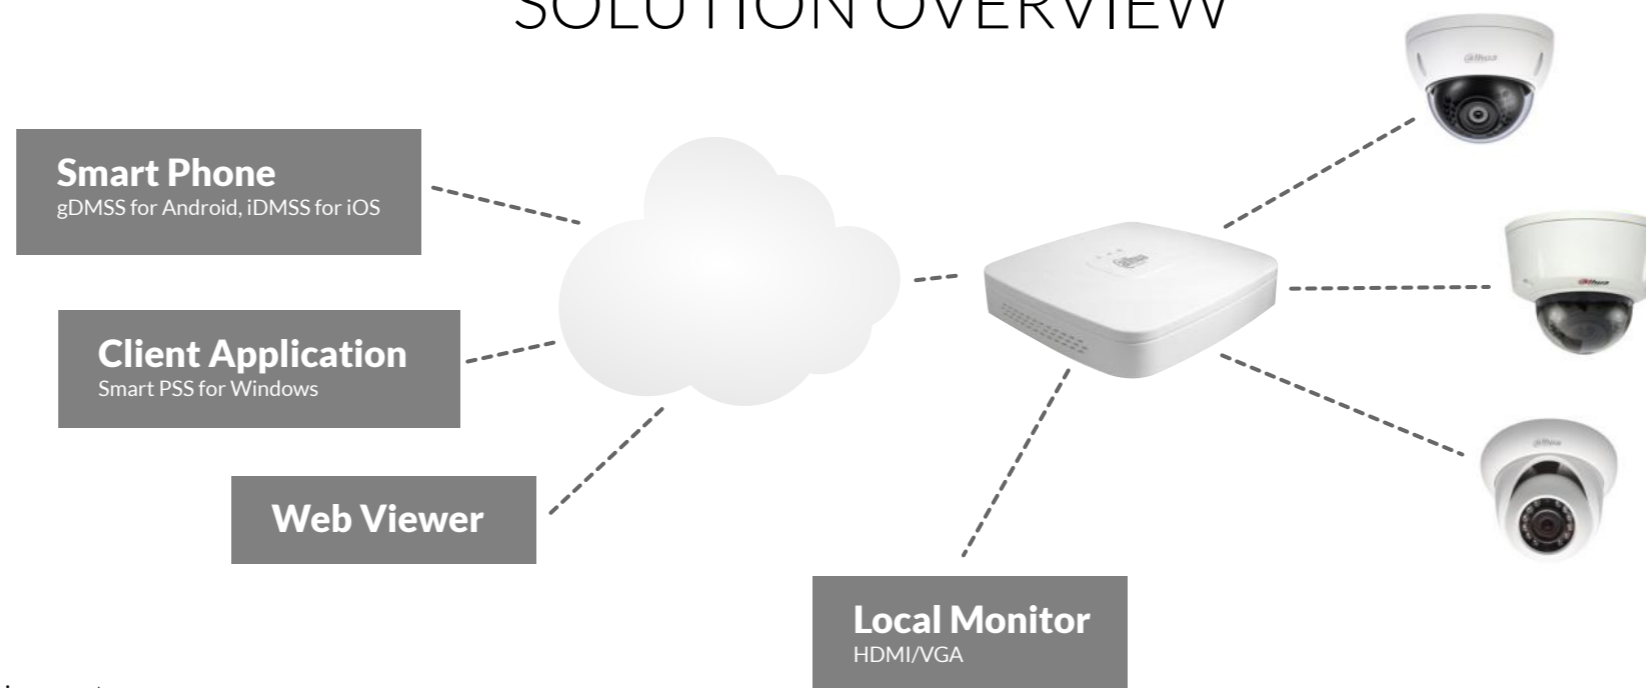

NVR **Easy Remote Access**

1080P realtime live view, HDMI/VGA simultaneous video output, 4 PoE-ports. Compact design with plug and play installation of Dahua IP-cameras.

- Supports plug and play installation of Dahua IP-cameras
- Max 80Mbps incoming bandwidth
- H.264/MJPEG dual codec decoding
- All channel synchronous realtime playback, GRID interface
- Support Multi-brand network cameras: Dahua, Arecont Vision, AXIS, Bosch, Panasonic, Pelco, Samsung, Sanyo, Sony, Videotec, Vivotek etc.
- ONVIF Version 2.3 conformance
- PoE support on 4/8 ports, PoE+ support on 1 port
- 3D intelligent positioning with Dahua PTZ camera
- Supports 1 SATA HDD up to 4TB, 2 USB2.0
- Multiple network monitoring: Web viewer, CMS(DSS/PSS) & DMSS
- HDD not included
- Easy remote access setup using P2P function; Scan NVR barcode in app for instant remote access.

NVR4104-P
4 channels, 4 ports

NVR4108-8P
8 channels, 8 ports

CCTV C
114151

CCTV C
114152

SOLUTION OVERVIEW

Dahua IP-cameras can also be used with the following systems:

Connect the cameras using ONVIF plugin or native drivers where available. For a full list of supported VMSs, please see www.dahuasecurity.com.